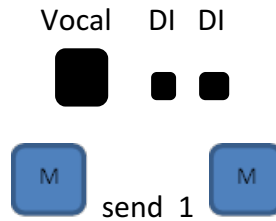

Lloyd Spiegel Solo – Stage Plot / Input List

CH	NAME	INSTRUMENT	NOTES
1	Lloyd	Vocal	Boom stand
2		DI – Acoustic	Running Octave and Loop pedals
3		DI – Stomp	Thud like the world is coming to an end

Equipment requirements:

1 x Bar stool, no arms – **PLEASE NOTE THAT THE SHOW CANNOT GO ON WITHOUT THIS ITEM**

1 x acoustic guitar stand

Management Contact: Jon Howell +61 407 700 682 // jon@rhythmsection.com.au

Tour Manager Contact: Lloyd - +61 411 462 067