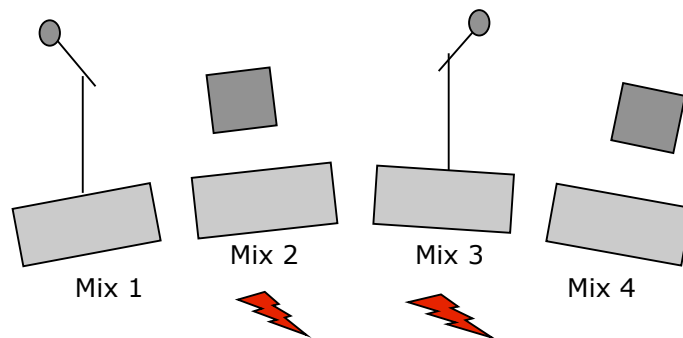

# *Altan Input List*

CH	INSTRUMENT	MIC PREF	POSITION	STAND	48Volts	INSERTS
1	Acoustic Gtr	Good DI	Stage Right	N/a	Yes	Comp
2	Accordion Hi	Senn 906	Center Right	Small Boom	No	Comp
3	Accordion Lo	Clip Mic/c418	Center Right	Small Boom	Yes	Comp
4	Fiddle	Good DI	Center	N/a	Yes	Comp
5	Bouzouki DI	Good DI	Stage Left	N/a	Yes	Comp
6	Bouzouki Mic	Beta 57a	Stage Left	Small Boom	No	
7	Vocal	Sm 58	Stage right	Large Boom	No	Comp
8	Vocal	Sm 58	Center	Large Boom	No	Comp
9	Vocal Guest	Sm 58	???	Large Boom	No	Comp

## *Altan Stage Plan*

● Vocal Mic

⚡ 240v Power

■ Chair (With back & No Armrests)

▭ Monitors

Mix 1 Daithi (Acoustic)  
 Mix 2 Martin (Accordion)  
 Mix 3 Mairead (Fiddle)  
 Mix 4 Ciaran (Bouzouki)